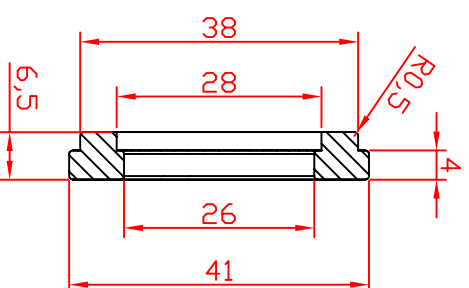

Seccion A-A

Adaptador para Colocar Tapa
de Presión en Radiador LADA
Material: TEFLON

Elaborado por:
José Fernández

This document was created with Win2PDF available at <http://www.win2pdf.com>.
The unregistered version of Win2PDF is for evaluation or non-commercial use only.
This page will not be added after purchasing Win2PDF.